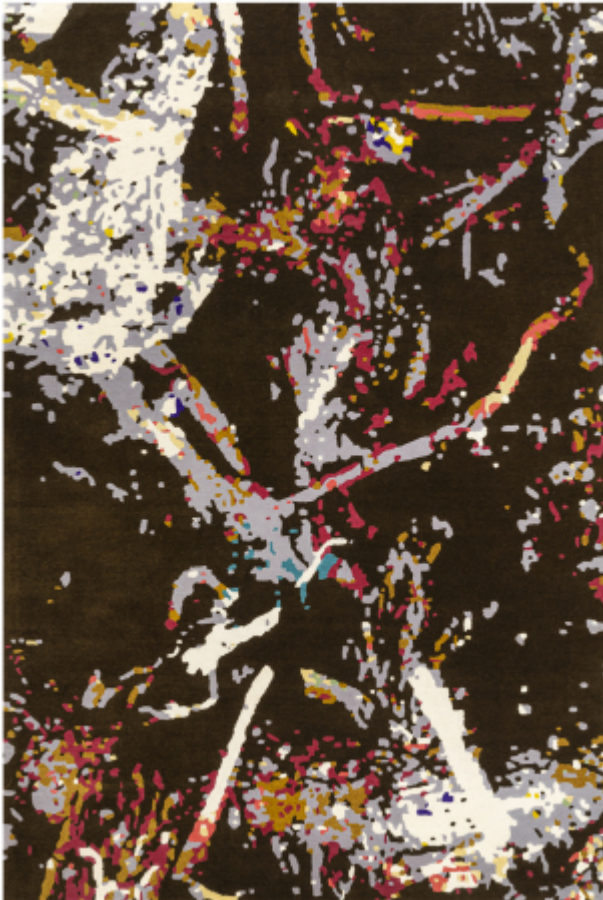

Forest Hike - Bronze

Emmanuel Thibault

When the photographer's gaze wanders downwards interlacing leaves, roots, mosses, rocks and lichen come alive.

Craftsmanship : Hand Tufted
Materials : 100% Tencel®

Shapes and sizes available :
Round : Ø280

Rectangular : 300x400, 200x300, 170x240, 250x350

Lead time :

2 to 5 working days if stock available.

12 weeks on order.

Dominant colors :

Customization : "For any specific request, contact us via the "Request a quote" button".