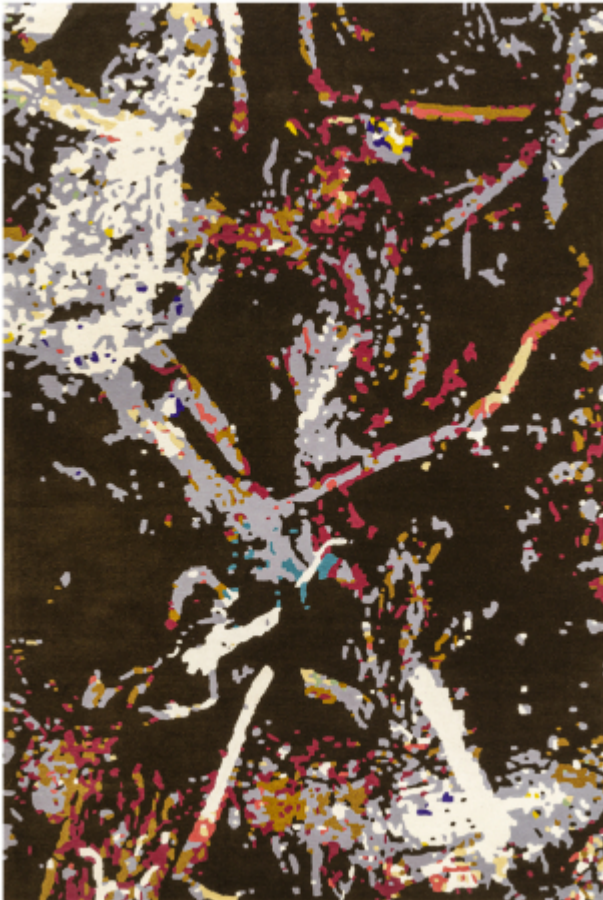

## Forest Hike - Bronze

---

**Emmanuel Thibault**

---

When the photographer's gaze wanders downwards interlacing leaves, roots, mosses, rocks and lichen come alive.

---

**Craftsmanship :** Hand Tufted  
**Materials :** 100% Tencel®

---

**Shapes and sizes available :**  
Round : Ø280

Rectangular : 300x400, 200x300, 170x240, 250x350

---

**Lead time :**

2 to 5 working days if stock available.

12 weeks on order.

---