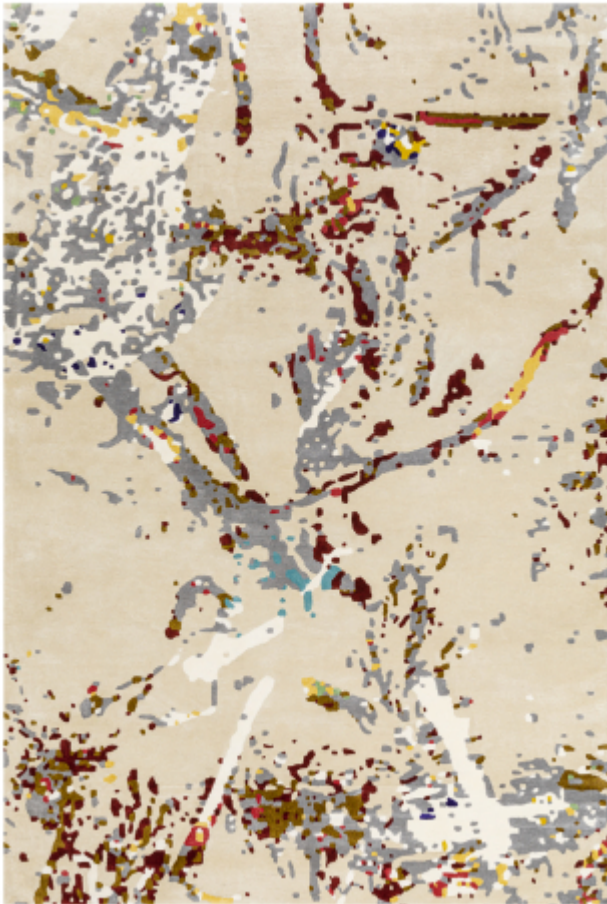

Forest Hike - Pearl

Emmanuel Thibault

When the photographer's gaze wanders downwards interlacing leaves, roots, mosses, rocks and lichen come alive.

Craftsmanship : Hand Tufted
Materials : 100% Tencel®

Shapes and sizes available :
Round : Ø280

Rectangular : 300x400, 200x300, 170x240, 250x350

Lead time :

2 to 5 working days if stock available.

12 weeks on order.

Dominant colors :

Customization : "For any specific request, contact us via the "Request a quote" button".