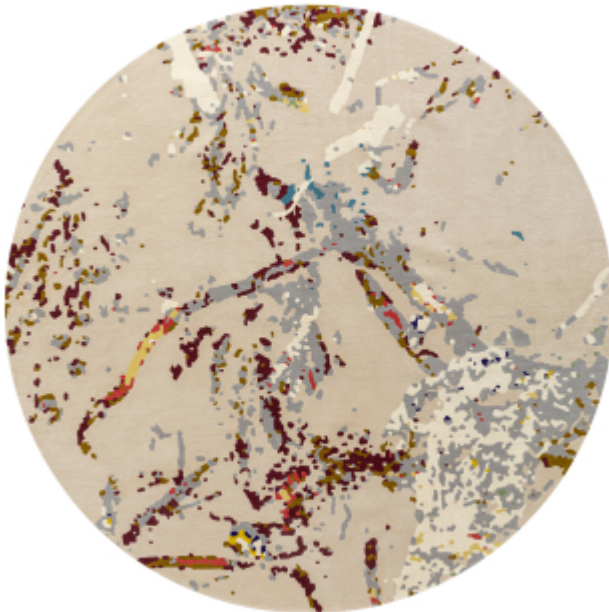

Forest Hike - Pearl - Round

Emmanuel Thibault

When the photographer's gaze wanders downwards interlacing leaves, roots, mosses, rocks and lichen come alive.

Craftsmanship : Hand Tufted
Materials : 100% Tencel®

Shapes and sizes available :
Round : Ø280

Rectangular : 300x400, 200x300, 170x240, 250x350

Lead time :

2 to 5 working days if stock available.

12 weeks on order.

Dominant colors :

Customization : "For any specific request, contact us via the "Request a quote" button".