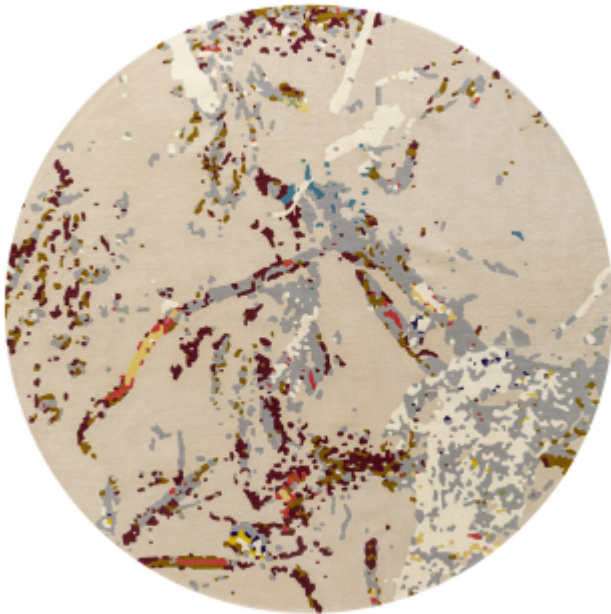

## Forest Hike - Pearl - Round

---

**Emmanuel Thibault**

---

When the photographer's gaze wanders downwards interlacing leaves, roots, mosses, rocks and lichen come alive.

---

**Craftsmanship :** Hand Tufted  
**Materials :** 100% Tencel®

---

**Shapes and sizes available :**  
Round : Ø280

Rectangular : 300x400, 200x300, 170x240, 250x350

---

**Lead time :**

2 to 5 working days if stock available.

12 weeks on order.

---