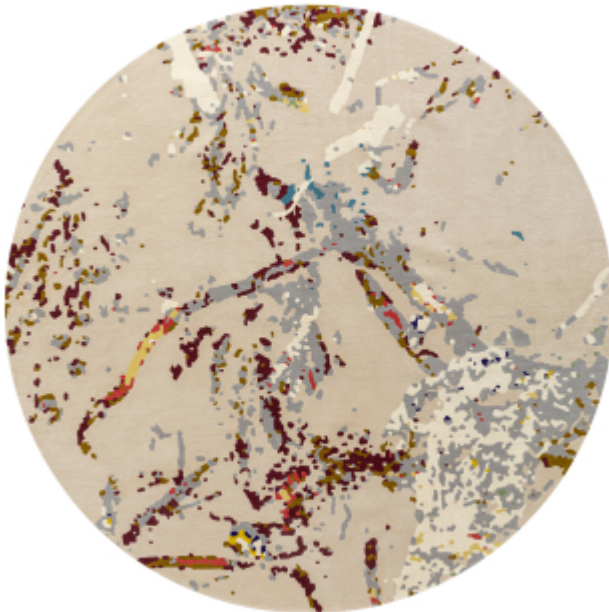

## Forest Hike - Pearl - Round

---

**Emmanuel Thibault**

---

When the photographer's gaze wanders downwards interlacing leaves, roots, mosses, rocks and lichen come alive.

---

**Craftsmanship :** Hand Tufted  
**Materials :** 100% Tencel®

---

**Shapes and sizes available :**  
Round : Ø280

Rectangular : 300x400, 200x300, 170x240, 250x350

---

**Lead time :**

2 to 5 working days if stock available.

12 weeks on order.

---