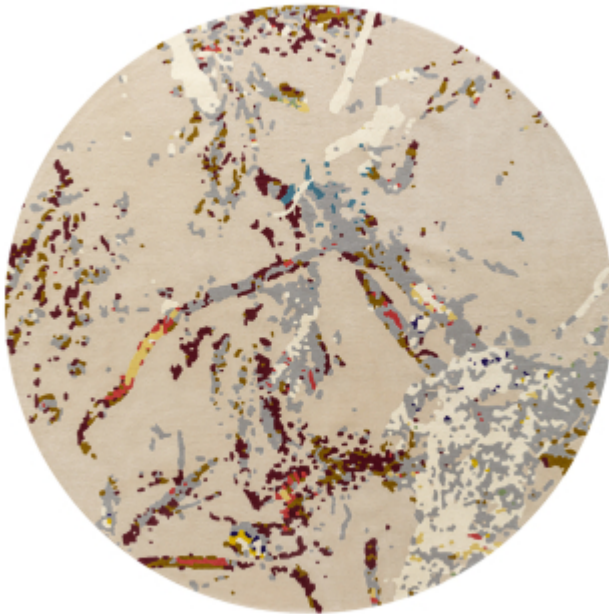

Forest Hike - Pearl - Round

Emmanuel Thibault

When the photographer's gaze wanders downwards interlacing leaves, roots, mosses, rocks and lichen come alive.

Craftsmanship : Hand Tufted
Materials : 100% Tencel®

Shapes and sizes available :
Round : Ø280

Rectangular : 300x400, 200x300, 170x240, 250x350

Lead time :

2 to 5 working days if stock available.

12 weeks on order.

Dominant colors :

Customization : "For any specific request, contact us via the "Request a quote" button".